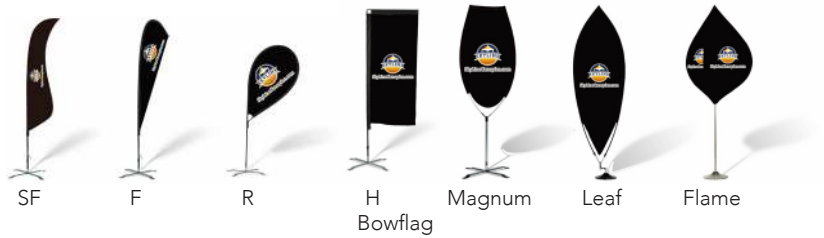

SPECIALTY PRODUCT

110g | 130g - Digital Print

Bowflag

SF | F | R | H | Magnum | Leaf | Flame